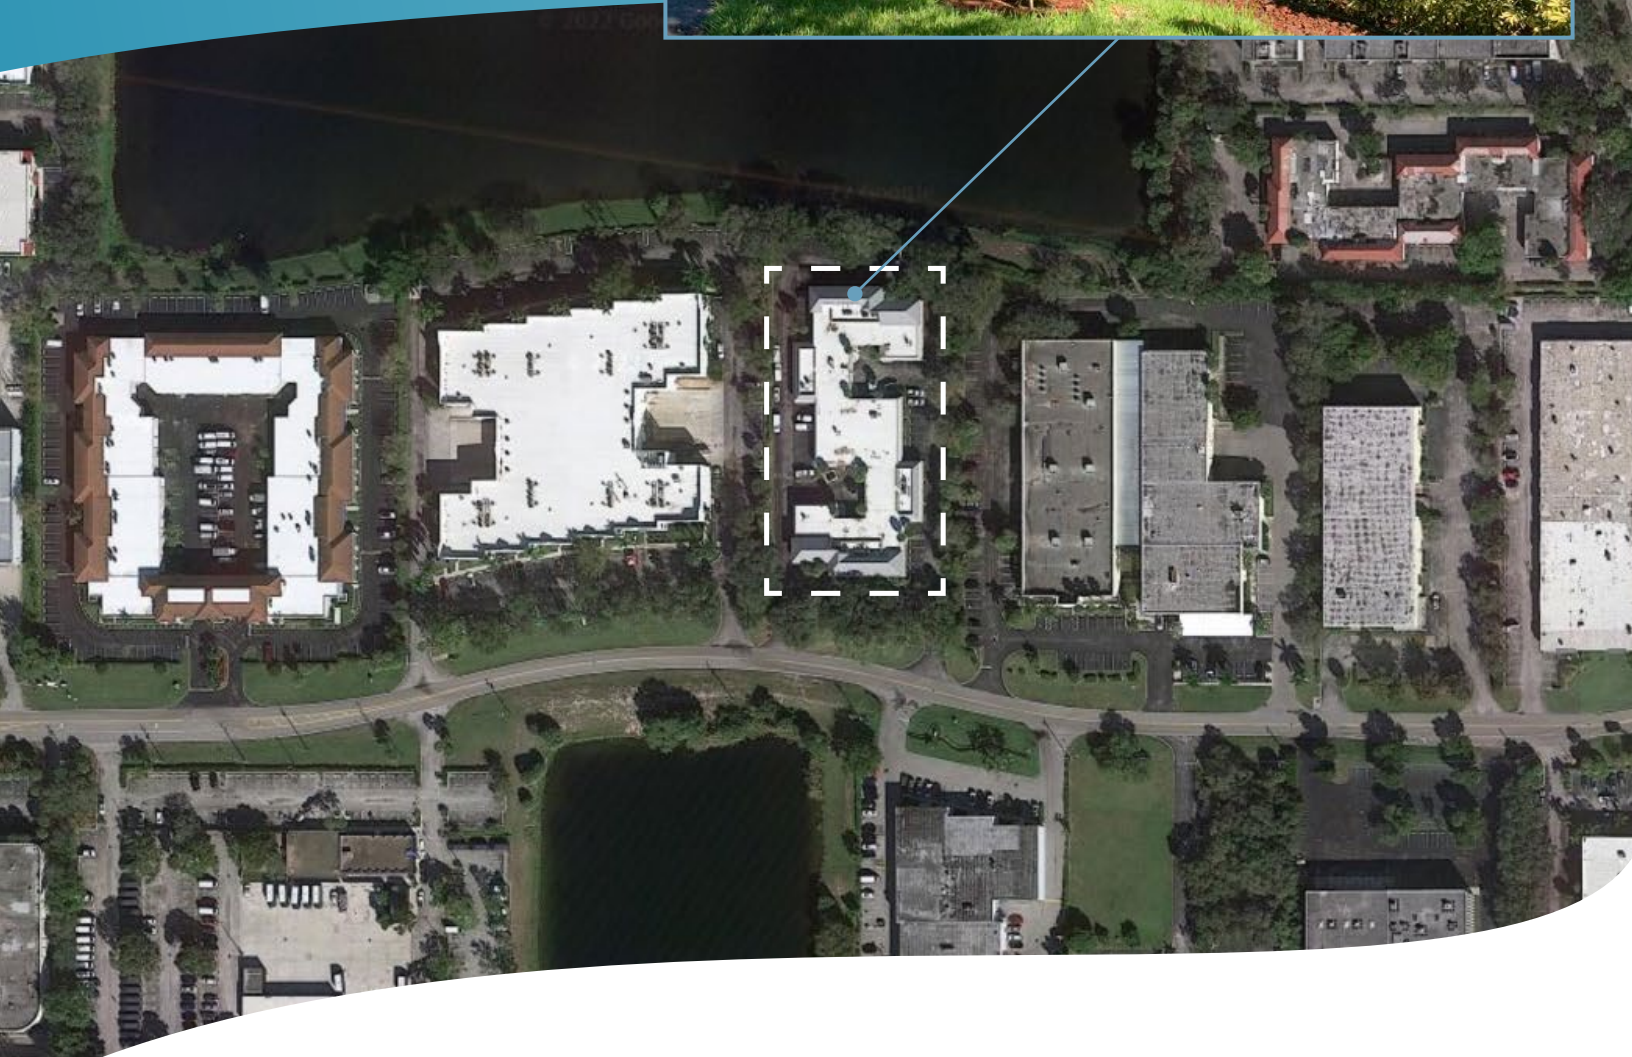

1101 S. ROGERS CIRCLE
BOCA RATON, FL

SUITE
14

For additional information contact:

Charlie Exelbirt
954-309-7151
charlie@mattisadvisors.com

Anthony Olivo
561-699-5545
anthony@mattisadvisors.com

Any information herewith is obtained from sources we consider reliable. However, we are not responsible for misstatement of facts, errors, omissions, prior sale, and withdrawal from market modification of mortgage commitment, terms and conditions or change in price without prior notice. The information supplied herein is for informational purposes only and shall not constitute a warranty of assurance that said information is correct. Any person intending to rely upon the information supplied herein should verify said information independently.

MATTIS ADVISORS, INC.
Commercial Real Estate Brokers
1181 S. Rogers Circle, Suite 20
mattisadvisors.com